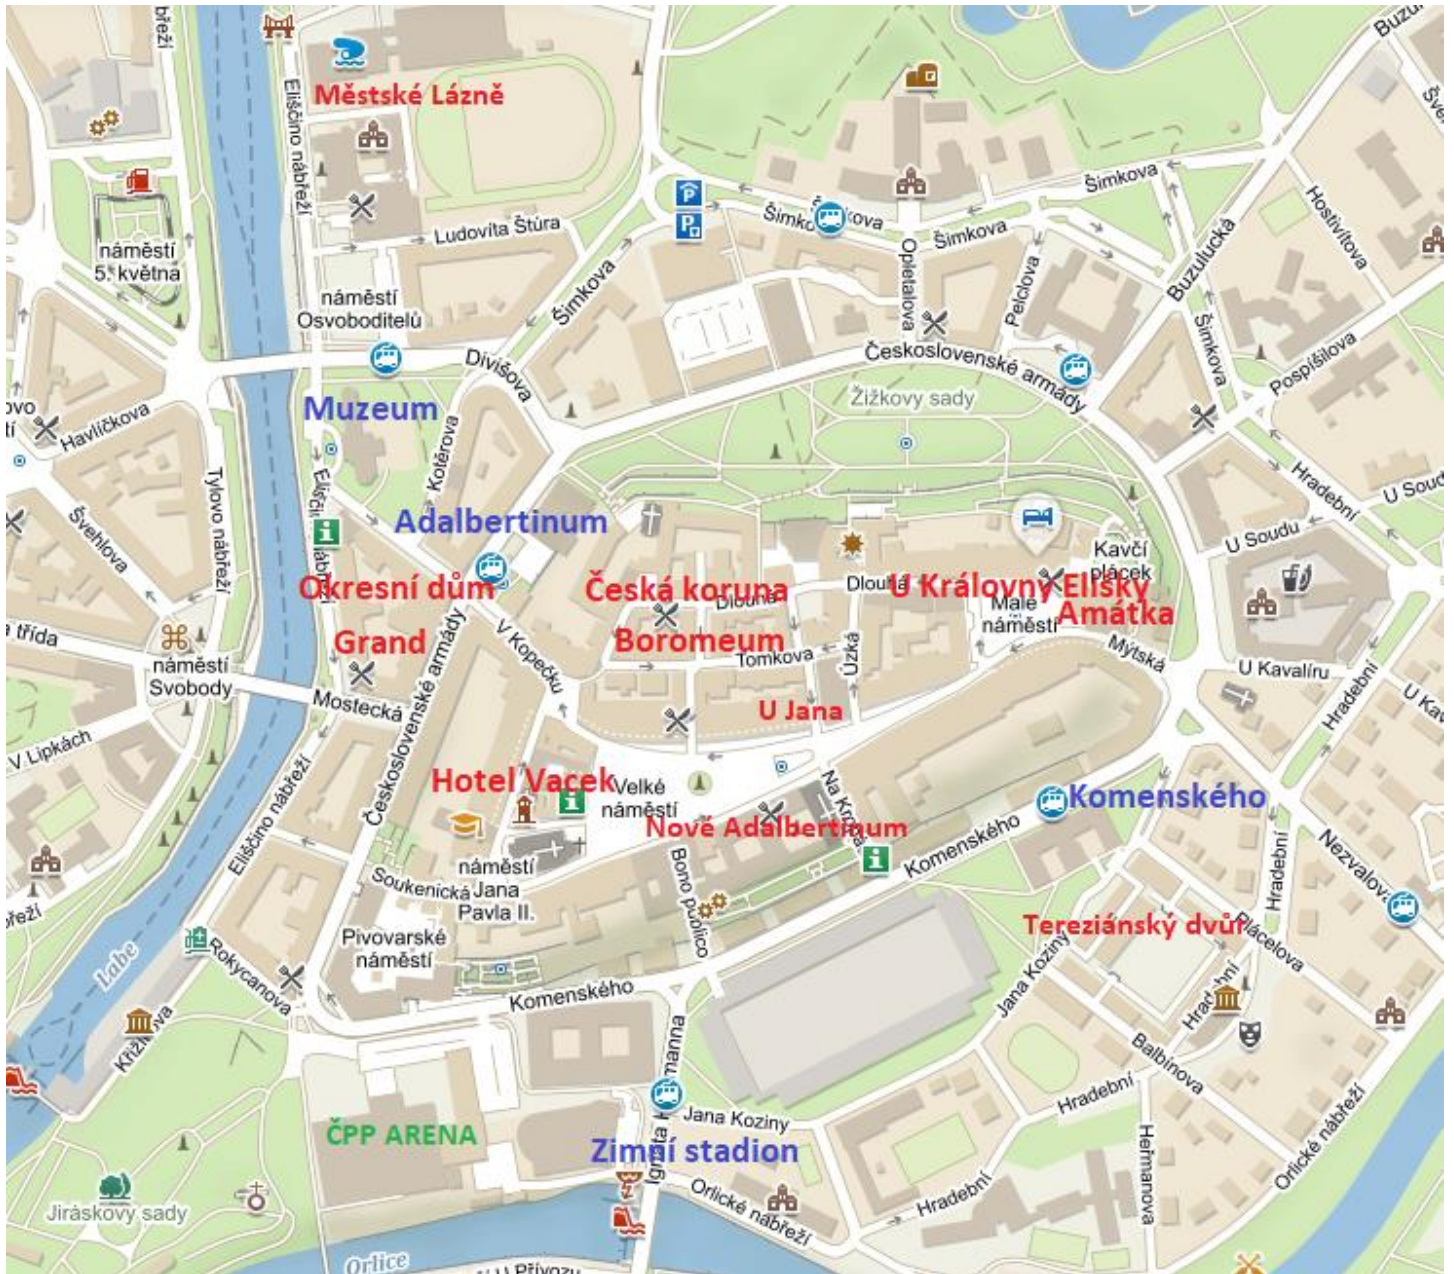

BUS STATIONS MAP

Historical centre

Hostel Academic

Hotel Černigov

Hotel Alessandria

Penzion Nad Oborou

Hostel Vocelova